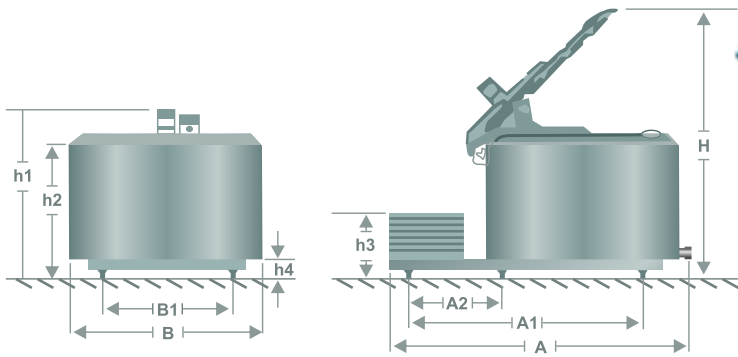

Milk controller fitted in special design ss box

SS springs for the opening, closing and keeping the lid steady

Lid without internal screws & bolts

MILK COOLING TANK- OPEN TYPE

DIMENSIONS IN MM

Milk Cooling Tank type	A	A1	A2	B	B1	B2	H	H1	H2	H3
KMO 300	1100	530	600	980	530	610	1900	1250	1030	420
KMO 500	1830	1380	-	1080	630	1675	1210	975	675	180
KMO 1000	2350	1880	1140	1480	880	1770	1210	980	735	180
KMO 1500	2350	1880	1140	1480	880	2080	1610	1270	735	180
KMOT 2000	2700	2290	1210	1830	1130	2190	1550	1285	710	180