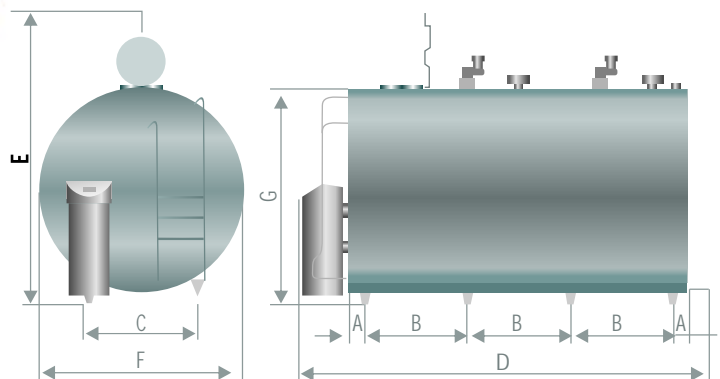

MILK COOLING TANK- CLOSED TYPE

DIMENSIONS IN MM

Type	A	B	C	D	E	F	G
KMC 1000	422.5	845	600	2440	1950	1060	1260
KMC 2000	505	1010	750	2770	2300	1350	1530
KMC 2500	575	1150	750	3050	2300	1350	1530
KMC 3000	725	1450	750	3650	2300	1350	1530
KMC 4000	592.5	1185	900	3120	2610	1680	1840
KMC 5000	725	1450	900	3650	2610	1680	1840
KMC 6000	200	1550	900	4250	2610	1680	1840
KMC 8000	175	997	1100	4100	2880	1990	2110
KMC 10000	175	1270	1100	4910	2880	1990	2110
KMC 12000	175	1160	1300	4580	3100	2230	2335
KMC 14000	175	1350	1300	5150	3100	2230	2335